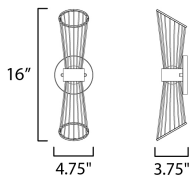

PRODUCT DESCRIPTION

A geometrical marvel of design and craft, the Zeta collection's abstract form seemingly twirls as if in movement. An elusive orb of clear glass casts light both up and downward through indelicate steel spindles in your choice of Natural Aged Brass, Matte Black or Matte White creating a remarkable filigree of light. Available in multiple sizes of pendants, a ceiling mount, and an ADA wall sconce, this collection of products serve as the ultimate focal point of a room.

MEASUREMENTS

DIMENSION : 4.75" W x 16" H x 3.75" Ext
 MAX OAH : 4.75" W x 4.75" H
 HANGING WEIGHT : 1.5 lb

LAMPING

INPUT VOLTAGE : 120V
 LUMENS : 700 Rated (500 Del.)
 BULB : 2 x 3.5W LED LED , 7W Total
 BULB INCLUDED : (Integrated)
 DIMMABLE : ELV or Triac CL
 CRI : 90 CRI
 COLOR_TEMP : 3000K
 LIGHTING_DIRECTION : Up/Down